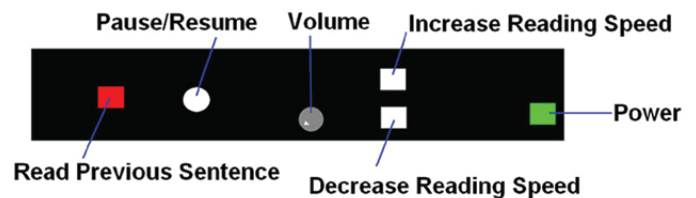

Front panel control